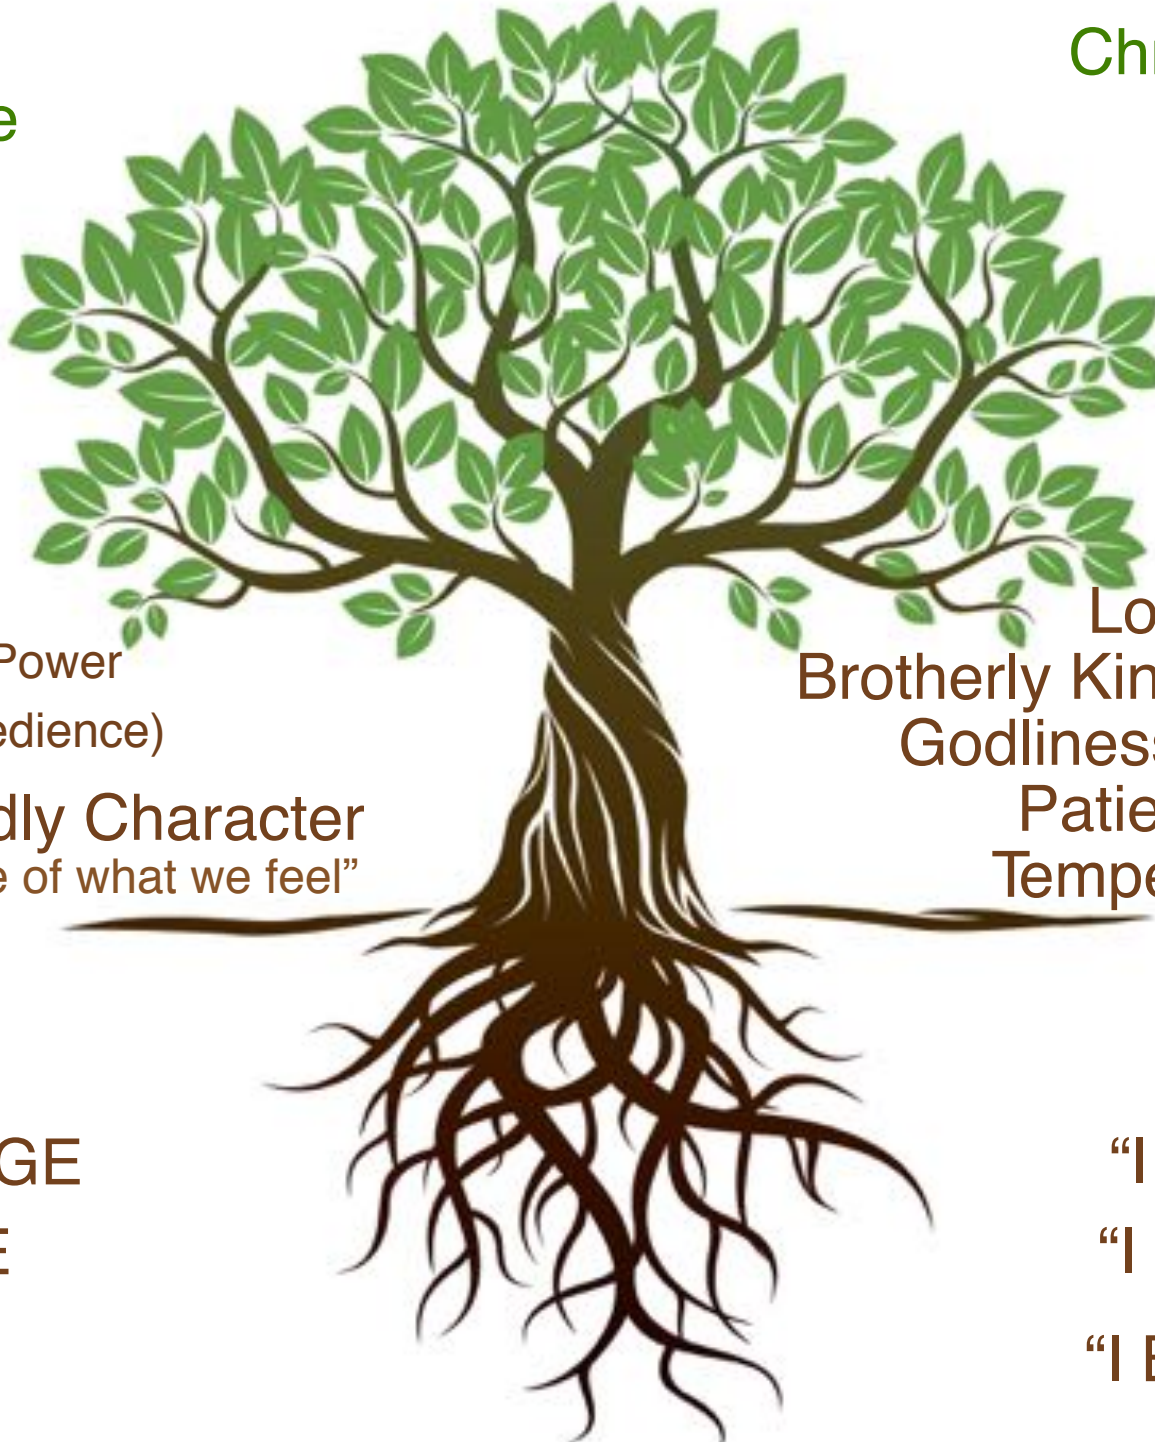

# Abundant Entry to Heaven

Christlikeness

Fruitful Service  
Victory over Sin  
Fellowship

Inner Strength  
for Trials

Methods:

- 1) God's Grace
- 2) God's Enabling Power
- 3) Our Adding (Obedience)

Strength of Godly Character  
"What we do in spite of what we feel"

Love - "I Sacrifice"  
Brotherly Kindness - "I Care"  
Godliness - "I Resemble"  
Patience - "I Endure"  
Temperance - "I Yield"

KNOWLEDGE  
VIRTUE  
FAITH

"I Know"  
"I Desire"  
"I Believe"

ROOTS in the WORD